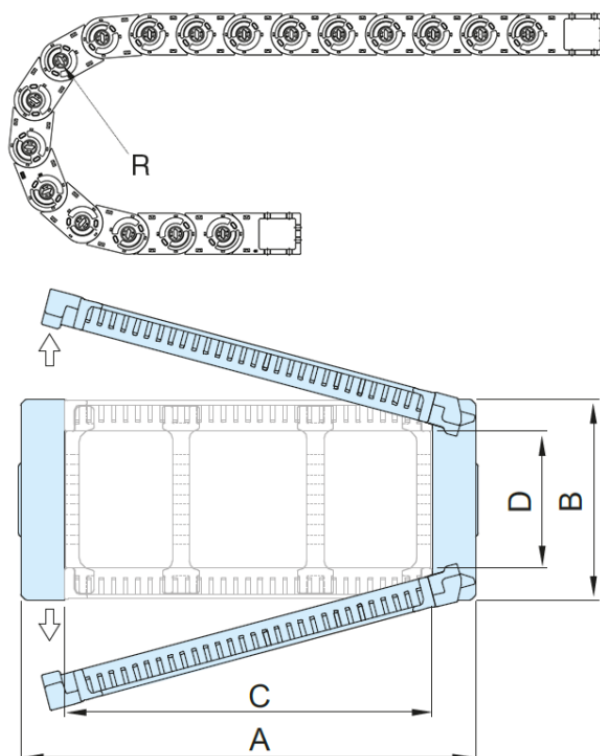

Article number: 18ST072N150R145

Description: ST Shift cable chain, ST072N.150 Radius 145 - Hoved nr. (1LK)  
Type ST 072N.150.R145

## Measures

A = 182

B = 66

C = 150

D = 45

I = 72

R = 145